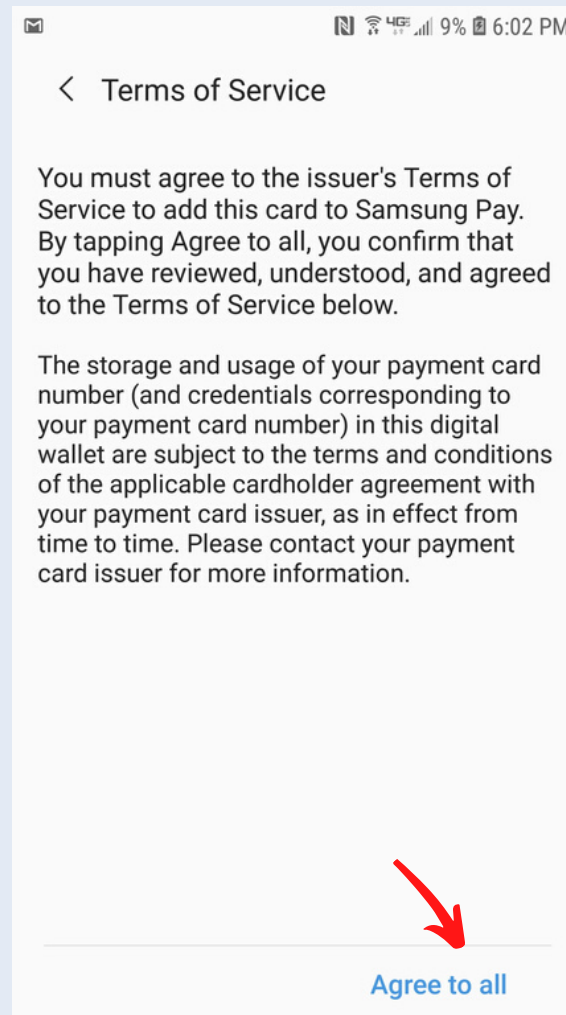

HOW TO ADD XCEL CARDS TO SAMSUNG PAY

STEP BY STEP GUIDE

Step 8

Read the Terms of Service and tap 'Agree to all'.