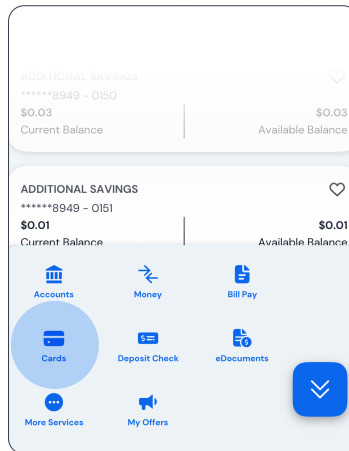

XCEL The Easy Way

SmartCard™ & Debit Controls

Track card activity and manage travel alerts, reminders and more on your terms.

Step 1

Tap the **Blue Arrows** to expand the menu

Step 2

Tap **Cards** to begin the process

Step 3

Select the **Card** you want to manage

Step 4

Tap **Card Controls** to view and update your settings