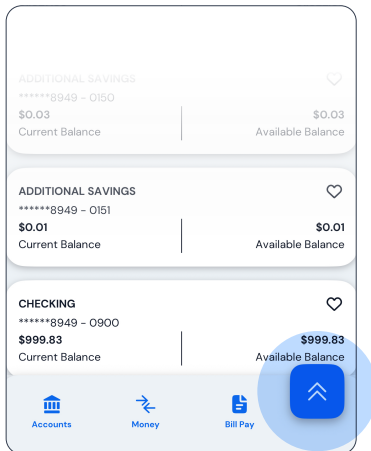

XCEL The Easy Way

SmartCard™ & Debit Controls

Track card activity and manage travel alerts, reminders and more on your terms.

Step 1

Tap the **Blue Arrows** to expand the menu

Step 2

Tap **Cards** to begin the process

Step 3

Select the **Card** you want to manage

Step 4

Tap **Card Controls** to view and update your settings